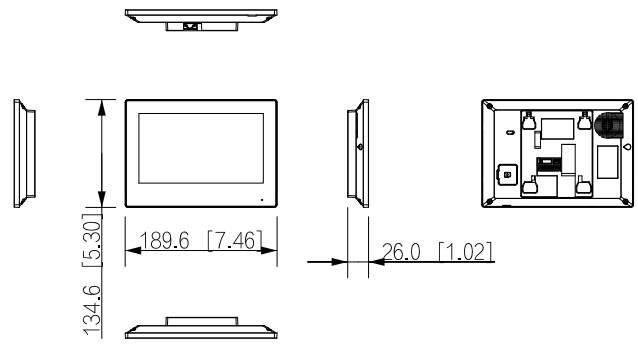

### General

Appearance Color	Black/White
Power Supply	48 VDC 1.25 A
Installation	Surface Mount
Certifications	CE; FCC
Dimensions	189.6 mm × 134.6 mm × 26.0 mm (7.50" × 5.30" × 1.00")
Operating Temperature	-10 °C to +55 °C (+14 °F to +131 °F)
Operating Humidity	10%–95% RH (non-condensing)
Operating Altitude	Beneath 3000 m (9842.52 ft)
Power Consumption	Standby ≤ 2 W; working ≤ 6 W

## Dimensions (mm[inch])