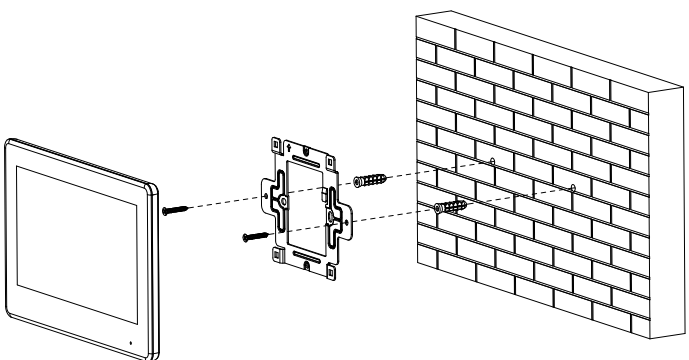

Installation