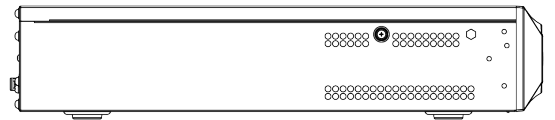

Package Dimensions	540(L)175(W)455(H)mm
Operating Temperature	-10°C~+55°C (+14°F~+131°F)
Operating Humidity	10%~90%RH (non-condensing)
Storage Temperature	-20°C~+60°C (-4°F~+140°F)
Package Kit	Network Video Recorder; Screw Pack; Mouse; European Standard Power Cord; 2×Ear Plate; 4×SATA Hard Disk Data Cable; 2×SATA Power Cord

DIMENSIONS (Unit: mm)