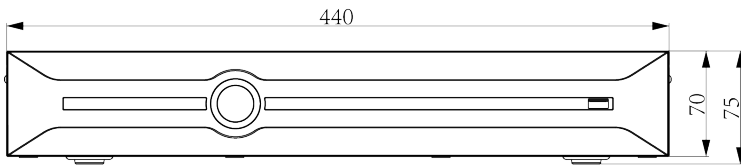

Package Dimensions	540(L)175(W)455(H)mm
Operating Temperature	-10°C~+55°C (+14°F~+131°F)
Operating Humidity	10%~90%RH (non-condensing)
Storage Temperature	-20°C~+60°C (-4°F~+140°F)
Package Kit	Network Video Recorder; Screw Pack; Mouse; European Standard Power Cord; 2×Ear Plate; 4×SATA Hard Disk Data Cable; 2×SATA Power Cord

DIMENSIONS (Unit: mm)