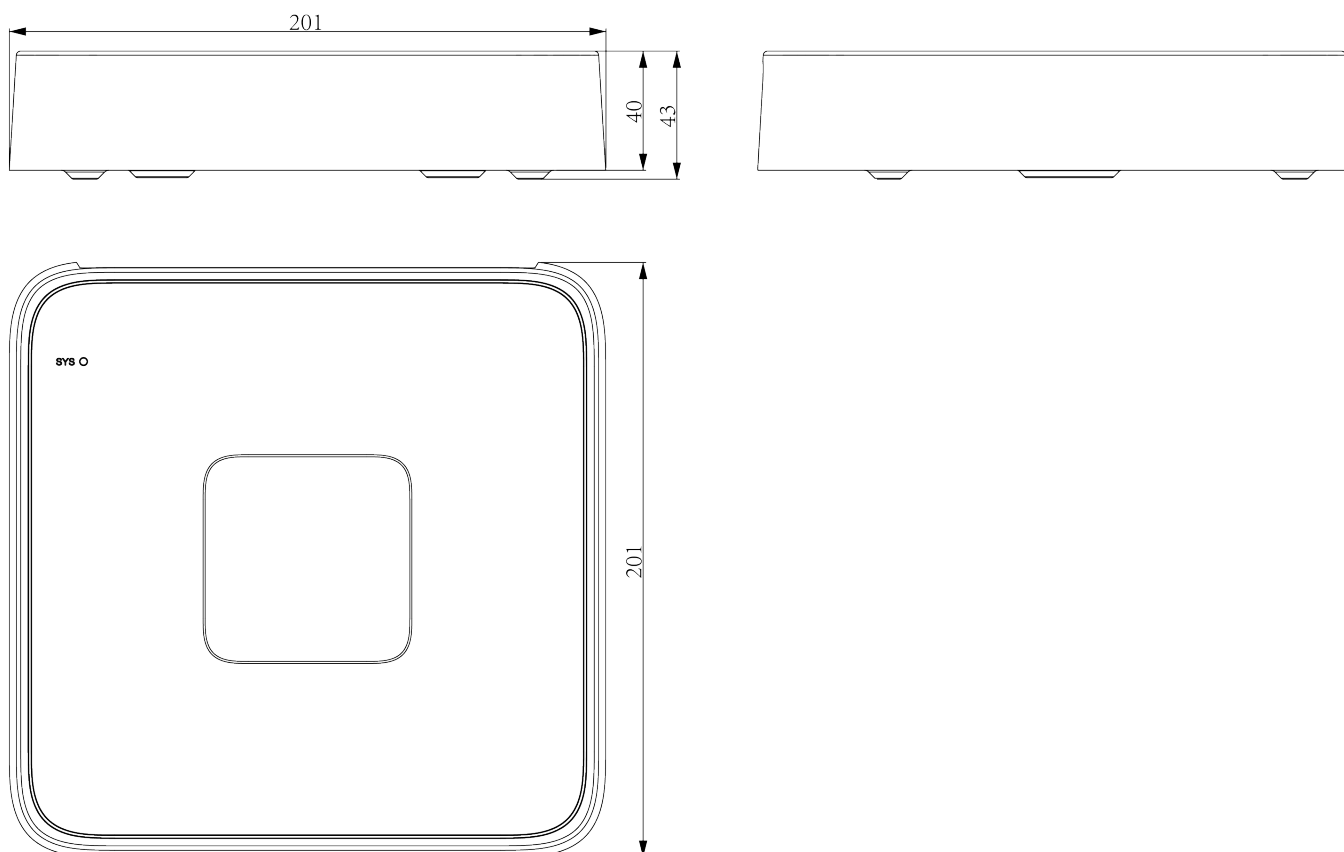

### KEY FEATURES

- Up to 10-ch IP camera accesses
- Incoming/Outgoing bandwidth: 60Mbps/40Mbps
- S+265, H.265, S+264, H.264 video formats
- Max. decoding capability: 6MP(30fps)×1 or 1080P(30fps)×4
- 4-ch synchronous playback
- Up to 6 TB capacity for each HDD
- 1×HDMI output
- HDMI output at up to 4K resolution
- 1×RJ-45, 10/100 Mbps self-adaptive Ethernet port
- PoE interface, 8×RJ45, 10/100 Mbps self-adaptive Ethernet port
- S+ 265 compression effectively reduces the storage space by up to 75%
- Support cloud upgrade

PoE	
PoE Interface	8×RJ45, 10/100 Mbps self-adaptive Ethernet port
PoE Budget	70W
Power per PoE Port	30W
Standard	IEEE 802.3 af/at
General	
UI Language	English; Spanish; Italian; Turkish; French; Polish; Dutch; Hebrew; German; Ukrainian; Portuguese
Power Supply	DC48V 1.875A
Power Consumption	<10W(without HDD&without PoE)
NetWeight	0.45kg
GrossWeight	1kg
Boundary Dimensions	200(L)200(W)43(H)mm
Package Dimensions	315(L)70(W)235(H)mm
Operating Temperature	-10°C~+55°C (+14°F~+131°F)
Operating Humidity	10%~90%RH (non-condensing)
Storage Temperature	-20°C~+60°C (-4°F~+140°F)
Package Kit	Network Video Recorder; Screw Pack; Mouse; European Standard Power Adapter

## DIMENSIONS (Unit: mm)