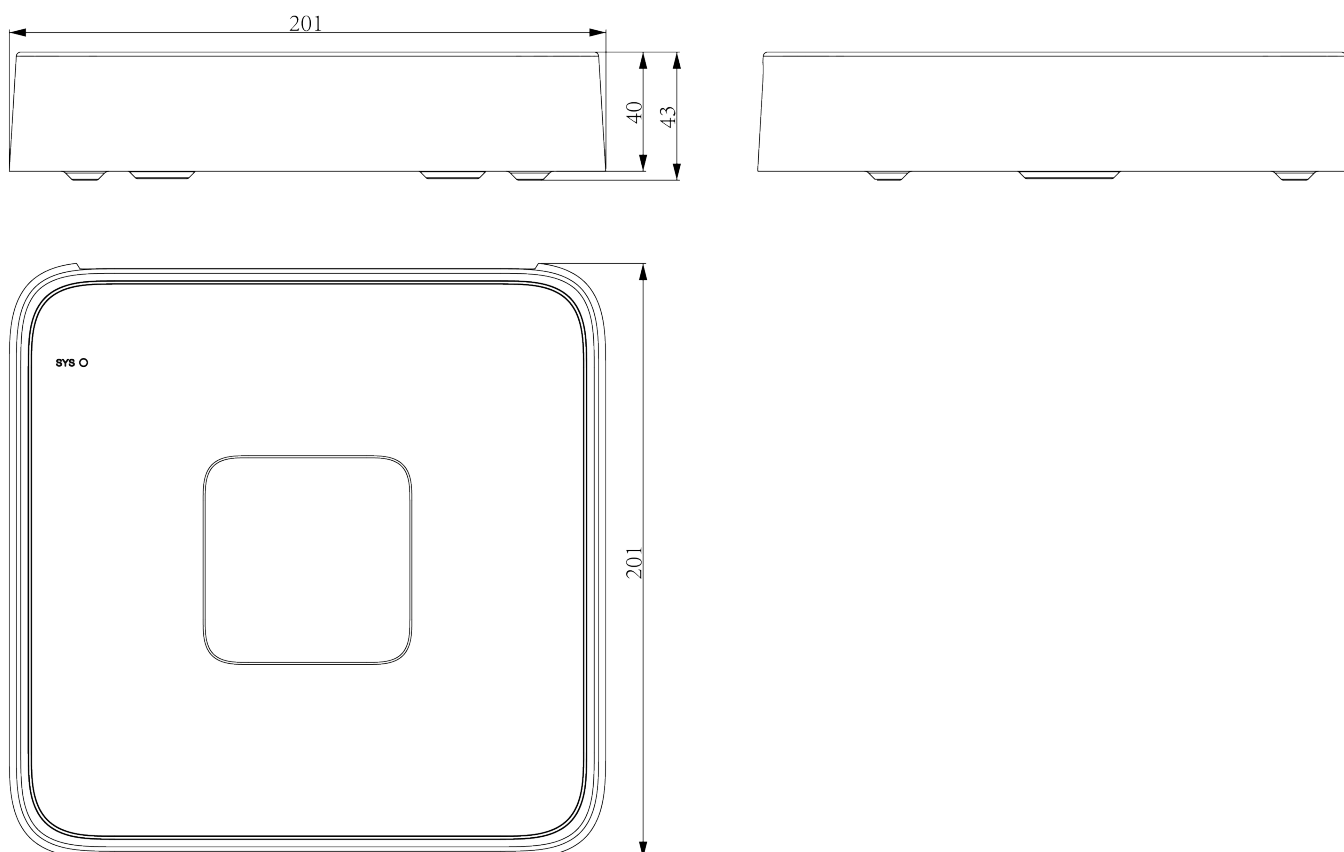

TC-R3105 Spec:I/B/P4/L/S

1HDD 5ch PSE NVR

Spark Series

KEY FEATURES

- Up to 5-ch IP camera accesses
- Incoming/Outgoing bandwidth: 60Mbps/40Mbps
- S+265, H.265, S+264, H.264 video formats
- Max. decoding capability: 5MP(30fps)×1 or 1080P(30fps)×2
- 4-ch synchronous playback
- Up to 6 TB capacity for each HDD
- 1×HDMI output
- HDMI output at up to 1080P resolution
- 1×RJ-45, 10/100 Mbps self-adaptive Ethernet port
- PoE interface, 4×RJ45, 10/100 Mbps self-adaptive Ethernet port
- S+ 265 compression effectively reduces the storage space by up to 75%
- Support cloud upgrade

PoE Interface	4×RJ45, 10/100 Mbps self-adaptive Ethernet port
PoE Budget	45W
Power per PoE Port	30W
Standard	IEEE 802.3 af/at

General

UI Language	English; Spanish; Italian; Turkish; French; Polish; Dutch; Hebrew; German; Ukrainian; Portuguese
Power Supply	DC48V 1.35A
Power Consumption	<10W(without HDD&without PoE)
NetWeight	0.4kg
GrossWeight	0.85kg
Boundary Dimensions	200(L)200(W)43(H)mm
Package Dimensions	315(L)70(W)235(H)mm
Operating Temperature	-10°C~+55°C (+14°F~+131°F)
Operating Humidity	10%~90%RH (non-condensing)
Storage Temperature	-20°C~+60°C (-4°F~+140°F)
Package Kit	Network Video Recorder; Screw Pack; Mouse; European Standard Power Adapter

DIMENSIONS (Unit: mm)

Physical Interfaces