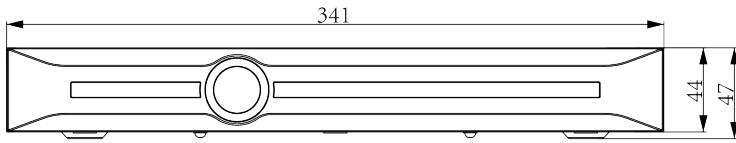

DIMENSIONS (Unit: mm)