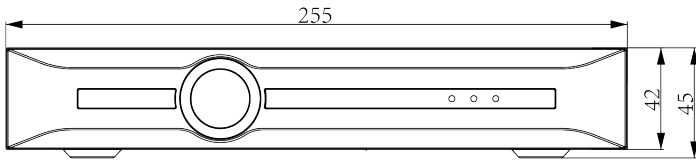

DIMENSIONS (Unit: mm)