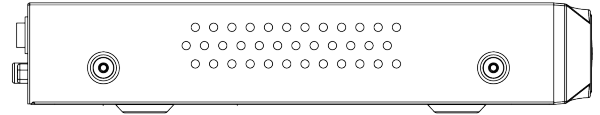

DIMENSIONS (Unit: mm)