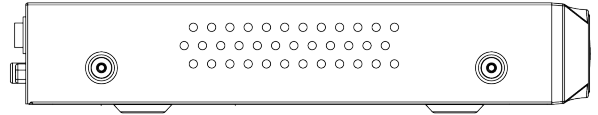

DIMENSIONS (Unit: mm)