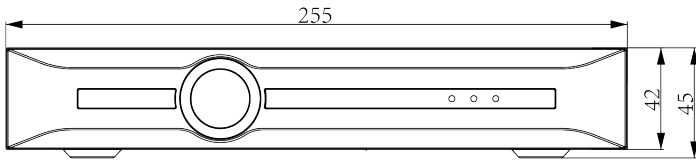

TC-R3105 Spec:I/B/V3.0

1HDD 5ch NVR

Lite Series

KEY FEATURES

- Up to 5-ch IP camera accesses
- Incoming/Outgoing bandwidth: 60Mbps/40Mbps
- S+265, H.265, S+264, H.264 video formats
- Max. decoding capability: 6MP(30fps) × 1 or 1080P(30fps) × 4
- 4-ch synchronous playback
- Up to 10 TB capacity for each HDD
- Simultaneous HDMI and VGA outputs
- HDMI output at up to 4K resolution
- 1 × RJ-45, 10/100 Mbps self-adaptive Ethernet port
- S+ 265 compression effectively reduces the storage space by up to 75%
- Support cloud upgrade

AI by Camera	Tripwire; Double Tripwire; Perimeter; Object Abandon; Object Missing; Loiter; Running; Parking; Video Abnormal; Audio Abnormal; On Duty Detection; Crowd Detection; Smart Motion; Human/Vehicle Classification
VCA Search	Early-warning Search
Storage	
HDD Capacity	Up to 10 TB capacity for each HDD
Disk Group	1 Disk Group
External Port	
USB	2×USB2.0
HDMI	1×HDMI(supports up to 4K resolution output)
VGA	1×VGA
Network Interface	1×RJ-45, 10/100 Mbps self-adaptive Ethernet port
SATA	1×SATA interface
General	
UI Language	English; Spanish; Italian; Turkish; French; Polish; Hebrew; German; Portuguese
Power Supply	DC12V 3.3A
Power Consumption	<10W(HDD not included, idling)
NetWeight	0.8 kg
GrossWeight	1.45 kg
Boundary Dimensions	255(L)231(W)45(H)mm
Package Dimensions	385(L)80(W)280(H)mm
Operating Temperature	-10°C~+55°C (+14°F~+131°F)
Operating Humidity	10%~90%RH (non-condensing)
Storage Temperature	-20°C~+60°C (-4°F~+140°F)
Package Kit	Network Video Recorder; Screw Pack; Mouse; Power Adapter; European Standard Power Cord

DIMENSIONS (Unit: mm)

Physical Interfaces