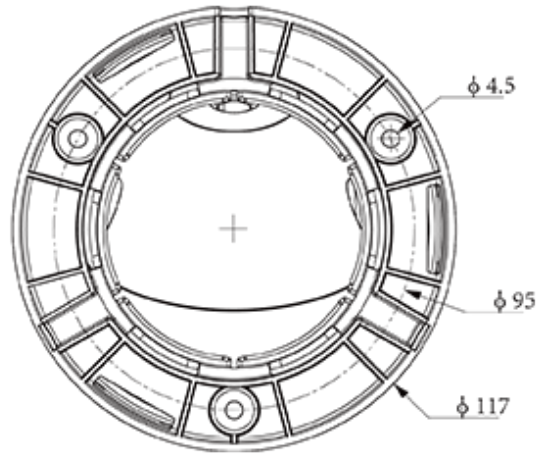

### KEY FEATURES

- Metal+plastic housing
- Up to 4MP,2688×1520@25fps
- S+265/H.265/H.264B/H.264M/H.264H
- Color:0.02Lux@(F1.6,AGC ON),B/W:0Lux with IR
- IR range up to 30m
- Built-in Mic
- Operating conditions -30°C~60°C(-22°F~140°F), ≤95%RH
- DC12V±25%,Max. 6.5W, PoE:IEEE 802.3af,Max. 7W

## SPECIFICATIONS

Camera	
Image Sensor	1/2.9"CMOS
Min. Illumination	Color:0.02Lux@(F1.6,AGC ON),B/W:0Lux with IR
Shutter Time	1s~1/100000s
Day&Night	IR-cut filter with auto switch (ICR)
Smart IR	Yes
WDR	120dB
S/N	>40dB
Angle Adjustment	0~340°(P); 0~75°(T); 0~360°(R)
Lens	
Lens Type	Fixed focal lens
Focal Length	2.8mm
Lens Mount	M12
Aperture Range	F1.6
Aperture Type	Fixed
Field of View	100.1°(H); 54.3°(V); 113.9°(D)
DORI Distance	Detect:56.0m Observe:22.2m Recognize:11.2m Identify:5.6m
Illuminator	
IR LEDs	2
IR Distance	Up to 30m
Wavelength	850nm
White LEDs	2
Whitelight Distance	15m
Compression Standard	
Video Compression	S+265/H.265/H.264B/H.264M/H.264H
Video Bit Rate	32k~6Mbps
Audio Compression	G.711A/G.711U/ADPCM_D
Audio Sampling Rate	8kHz/32kHz/48kHz
Image	
Max. Resolution	4MP,2688×1520@25fps
Main Stream	PAL:25fps(2688×1520, 2560×1440, 2304×1296, 1920×1080, 1280×720) NTSC:24fps(2688×1520, 2560×1440), 30fps(2304×1296, 1920×1080, 1280×720)
Sub Stream	PAL:25fps(704×576, 704×288, 640×360, 352×288) NTSC:30fps(704×480, 704×240, 640×360, 352×240)
BLC	Yes
HLC	Yes
AGC	Yes
3D DNR	Yes

## DIMENSIONS (Unit: mm)