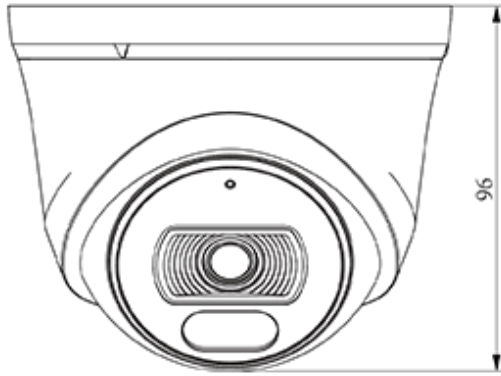

### KEY FEATURES

- Metal+plastic housing
- Up to 4MP,2688×1520@25fps
- S+265/H.265/H.264B/H.264M/H.264H
- Color:0.02Lux@(F1.6,AGC ON),B/W:0Lux with IR
- IR range up to 30m
- Built-in Mic
- Operating conditions -30°C~60°C(-22°F~140°F), ≤95%RH
- DC12V±25%,Max. 6.5W, PoE:IEEE 802.3af,Max. 7W

## SPECIFICATIONS

Camera	
Image Sensor	1/2.9"CMOS
Min. Illumination	Color:0.02Lux@(F1.6,AGC ON),B/W:0Lux with IR
Shutter Time	1s~1/100000s
Day&Night	IR-cut filter with auto switch (ICR)
Smart IR	Yes
WDR	120dB
S/N	>40dB
Angle Adjustment	0~340°(P); 0~75°(T); 0~360°(R)
Lens	
Lens Type	Fixed focal lens
Focal Length	2.8mm
Lens Mount	M12
Aperture Range	F1.6
Aperture Type	Fixed
Field of View	100.1°(H); 54.3°(V); 113.9°(D)
DORI Distance	Detect:56.0m Observe:22.2m Recognize:11.2m Identify:5.6m
Illuminator	
IR LEDs	2
IR Distance	Up to 30m
Wavelength	850nm
White LEDs	2
Whitelight Distance	15m
Compression Standard	
Video Compression	S+265/H.265/H.264B/H.264M/H.264H
Video Bit Rate	32k~6Mbps
Audio Compression	G.711A/G.711U/ADPCM_D
Audio Sampling Rate	8kHz/32kHz/48kHz
Image	
Max. Resolution	4MP,2688×1520@25fps
Main Stream	PAL:25fps(2688×1520, 2560×1440, 2304×1296, 1920×1080, 1280×720) NTSC:24fps(2688×1520, 2560×1440), 30fps(2304×1296, 1920×1080, 1280×720)
Sub Stream	PAL:25fps(704×576, 704×288, 640×360, 352×288) NTSC:30fps(704×480, 704×240, 640×360, 352×240)
BLC	Yes
HLC	Yes
AGC	Yes
3D DNR	Yes

## DIMENSIONS (Unit: mm)