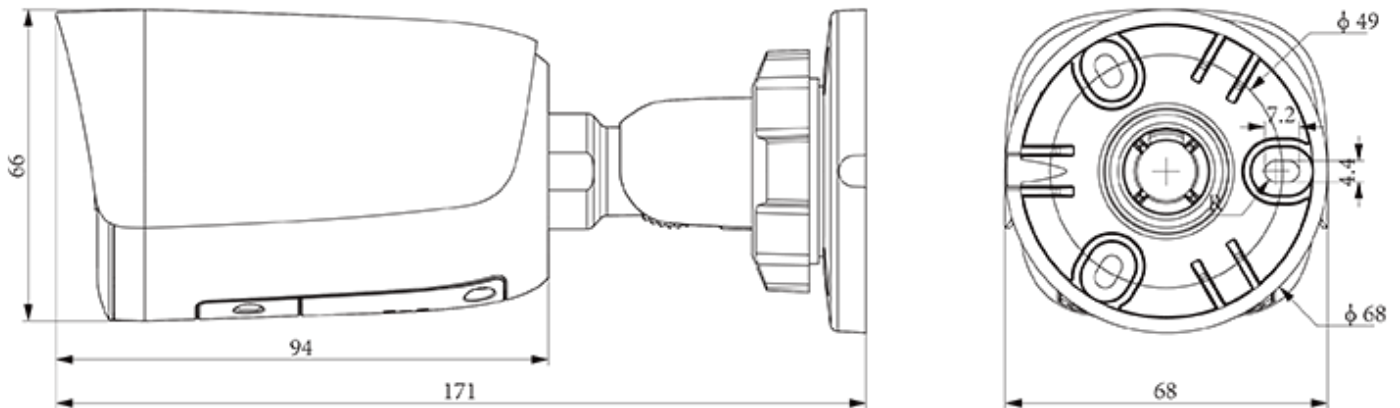

Operating Temperature	-40°C~65°C(-40°F~149°F)
Operating Humidity	≤95%RH
Storage Temperature	-40°C~65°C(-40°F~149°F)
Storage Humidity	10%~95%RH(non-condensing)
Power Supply	DC12V±25%,Max. 7W; PoE:IEEE 802.3af,Max. 8.5W
Protection	Surge4000V; ESD6000V; IP67
Boundary Dimensions	170(L)73(W)73(H)mm
Package Dimensions	195(L)95(W)105(H)mm
GrossWeight	0.73kg

DIMENSIONS (Unit: mm)