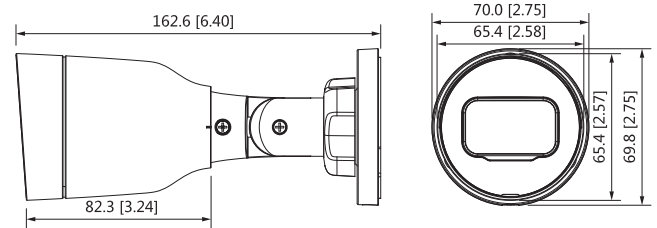

Ordering Information		
Type	Part Number	Description
4MP Camera	DH-IPC-HFW1431S1P-S4	4MP Entry IR Fixed-focal Bullet Network Camera,PAL
	DH-IPC-HFW1431S1N-S4	4MP Entry IR Fixed-focal Bullet Network Camera,NTSC
Accessories (optional)	PFA134	Junction Box
	PFA152-E	Pole Mount
	PFM321D	12V DC 1A Power Adapter
	LR1002-1ET/1EC	Single-port Long Reach Ethernet over Coax Extender
	PFM900-E	Integrated Mount Tester

Accessories

Optional:

PFA134
Junction Box

PFA152-E
Pole Mount

PFM321D
12V DC 1A Power Adapter

LR1002-1ET/1EC
Single-port Long Reach Ethernet over coax Extender

PFM900-E
Integrated Mount Tester