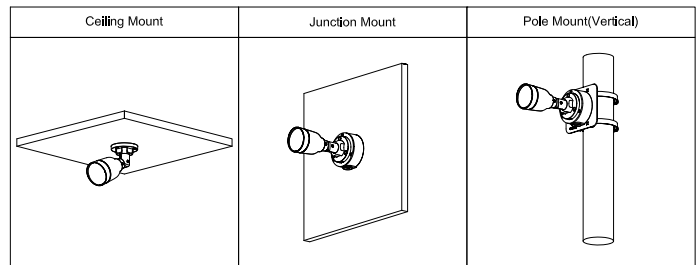

# Entry Series | DH-IPC-HFW1431S1-S4

Power Consumption	< 5.0W
Environment	
Operating Conditions	-40°C to +55°C (-40°F to +131°F) /less than≤95%
Storage Conditions	-40°C to +60°C (-40°F to +140°F)
Protection	IP67
Structure	
Casing	Metal +Plastic
Dimensions	162.6 mm × Φ70 mm (6.4" × Φ2.8")
Net Weight	0.22 kg (0.5 lb)
Gross Weight	0.35 kg (0.8 lb)