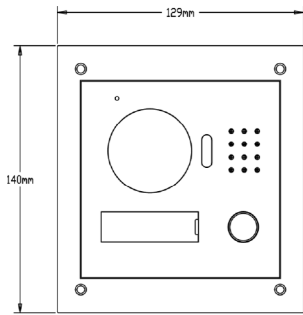

#### General

Ingress Protection	IP54, IK07
Tamper Switch	1
Installation	Surface & Flush
Material	Stainless Steel
Power	DC 24V / Supply directly by VTNC3000A
Power Consumption	Work ≤10W
Working Environments	-30°C to +60°C
Relative Humidity	10%RH-90%RH
Dimensions	129.9mm×32.2mm×140mm
Weight	0.8kg

Dimensions

Application