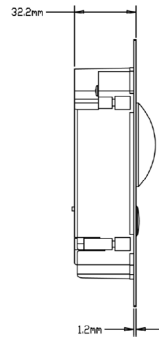

#### General

Ingress Protection	IP54, IK07
Tamper Switch	1
Installation	Surface & Flush
Material	Stainless Steel
Power	DC 24V / Supply directly by VTNC3000A
Power Consumption	Work ≤10W
Working Environments	-30°C to +60°C
Relative Humidity	10%RH-90%RH
Dimensions	129.9mm×32.2mm×140mm
Weight	0.8kg

Dimensions

Application