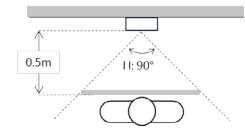

#### General

Ingress Protection	IP54, IK07
Tamper Switch	1
Installation	Surface & Flush
Material	Stainless Steel
Power	DC 24V / Supply directly by VTNC3000A
Power Consumption	Work ≤10W
Working Environments	-30°C to +60°C
Relative Humidity	10%RH-90%RH
Dimensions	129.9mm×32.2mm×140mm
Weight	0.8kg

Dimensions

Application