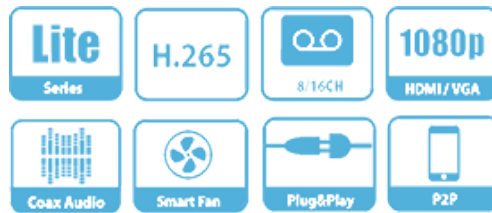

XVR5116HS-X

8/16 Channel Penta-brid 1080P Compact 1U Digital Video Recorder

- > H.265+/H.265 dual-stream video compression
- > Supports HDCVI/AHD/TVI/CVBS/IP video inputs
- > Max 12/24 channels IP camera inputs, each channel up to 6MP
- > Max 48/96Mbps Incoming Bandwidth
- > Smart Search and Intelligent Video System