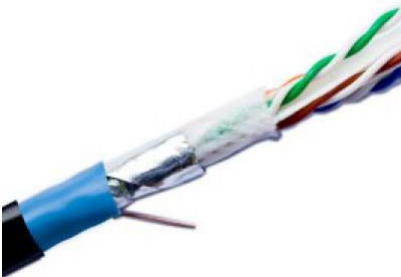

SPEAKER CABLE, RED-BLACK 2X0.75MM²

Speaker Cable 2x0.75mm²

SPEAKER CABLE, RED-BLACK 2X0.5MM²

Speaker Cable 2x0.5mm²

UTP CAT6 CCA 24AWG

CAT6 SOLID CONDUCTOR CABLE

UTP 24AWG CCA, 305m (1000ft) bulk cable

UTP CAT6 BC 24AWG

CAT 6 SOLID CONDUCTOR CABLE

UTP 24AWG BARE COPPER, 300m (1000ft) bulk cable

UTP CAT5 CCA 24AWG

CAT5 SOLID CONDUCTOR CABLE

UTP24AWG CCA, 305m(1000ft) bulk cable

SFTP CAT6 CCA 24AWG

CAT6 SOLID CONDUCTOR CABLE SFTP 24AWG CCA, 305m(1000ft) bulk cable

FTP CAT6 BC 24AWG

CAT6 SOLID CONDUCTOR CABLE FTP 24AWG BARE COPPER, 305M(1000)
bulk cable

MINI COAXIAL CABLE

KIONIX KT190058 Mini Coaxial Cable CEI 20/22 III (IEC 60331-3) -

CEI UNI 36762 C-4(UO=400V) 001M -- 100M