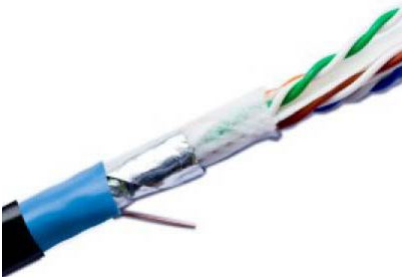

FTP CAT6 BC 24AWG

CAT6 SOLID CONDUCTOR CABLE FTP 24AWG BARE COPPER, 305M(1000)
bulk cable

MINI COAXIAL CABLE

KIONIX KT190058 Mini Coaxial Cable CEI 20/22 III (IEC 60331-3) -

CEI UNI 36762 C-4(UO=400V) 001M -- 100M