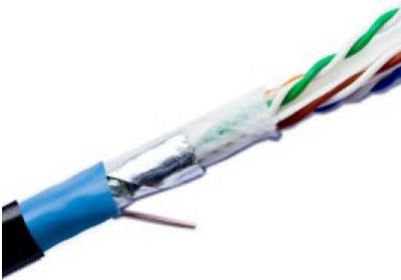

SPEAKER CABLE, RED-BLACK 2X0.75MM²

Speaker Cable 2x0.75mm²

SPEAKER CABLE, RED-BLACK 2X0.5MM²

Speaker Cable 2x0.5mm²

UTP CAT6 CCA 24AWG

CAT6 SOLID CONDUCTOR CABLE

UTP 24AWG CCA, 305m (1000ft) bulk cable

UTP CAT6 BC 24AWG

CAT 6 SOLID CONDUCTOR CABLE

UTP 24AWG BARE COPPER, 300m (1000ft) bulk cable

UTP CAT5 CCA 24AWG

CAT5 SOLID CONDUCTOR CABLE

UTP24AWG CCA, 305m(1000ft) bulk cable

SFTP CAT6 CCA 24AWG

CAT6 SOLID CONDUCTOR CABLE SFTP 24AWG CCA, 305m(1000ft) bulk cable

FTP CAT6 BC 24AWG

CAT6 SOLID CONDUCTOR CABLE FTP 24AWG BARE COPPER, 305M(1000)
bulk cable

MINI COAXIAL CABLE

KIONIX KT190058 Mini Coaxial Cable CEI 20/22 III (IEC 60331-3) -

CEI UNI 36762 C-4(UO=400V) 001M -- 100M