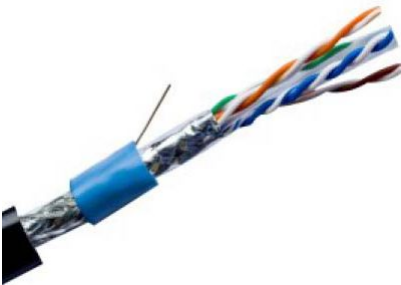

SFTP CAT6 CCA 24AWG

CAT6 SOLID CONDUCTOR CABLE SFTP 24AWG CCA, 305m(1000ft) bulk cable