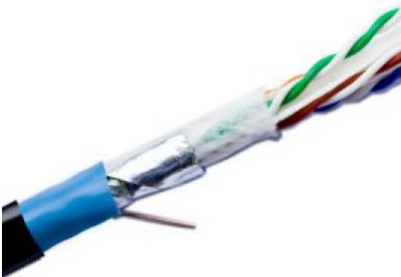

FTP CAT6 BC 24AWG

CAT6 SOLID CONDUCTOR CABLE FTP 24AWG BARE COPPER, 305M(1000)
bulk cable

MINI COAXIAL CABLE

KIONIX KT190058 Mini Coaxial Cable CEI 20/22 III (IEC 60331-3) -

CEI UNI 36762 C-4(UO=400V) 001M -- 100M