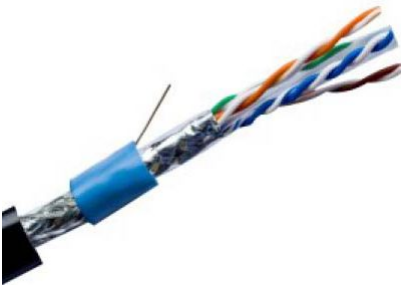

SPEAKER CABLE, RED-BLACK 2X0.75MM²

Speaker Cable 2x0.75mm²

SPEAKER CABLE, RED-BLACK 2X0.5MM²

Speaker Cable 2x0.5mm²

UTP CAT6 CCA 24AWG

CAT6 SOLID CONDUCTOR CABLE

UTP 24AWG CCA, 305m (1000ft) bulk cable

UTP CAT6 BC 24AWG

CAT 6 SOLID CONDUCTOR CABLE

UTP 24AWG BARE COPPER, 300m (1000ft) bulk cable

UTP CAT5 CCA 24AWG

CAT5 SOLID CONDUCTOR CABLE

UTP24AWG CCA, 305m(1000ft) bulk cable

SFTP CAT6 CCA 24AWG

CAT6 SOLID CONDUCTOR CABLE SFTP 24AWG CCA, 305m(1000ft) bulk cable

FTP CAT6 BC 24AWG

CAT6 SOLID CONDUCTOR CABLE FTP 24AWG BARE COPPER, 305M(1000)
bulk cable

MINI COAXIAL CABLE

KIONIX KT190058 Mini Coaxial Cable CEI 20/22 III (IEC 60331-3) -

CEI UNI 36762 C-4(UO=400V) 001M -- 100M