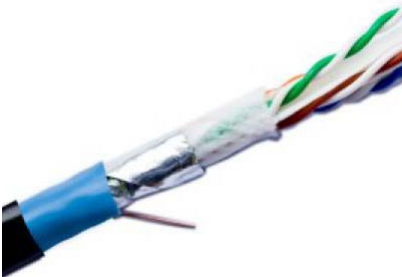

SPEAKER CABLE, RED-BLACK 2X0.75MM²

Speaker Cable 2x0.75mm²

SPEAKER CABLE, RED-BLACK 2X0.5MM²

Speaker Cable 2x0.5mm²

UTP CAT6 CCA 24AWG

CAT6 SOLID CONDUCTOR CABLE

UTP 24AWG CCA, 305m (1000ft) bulk cable

UTP CAT6 BC 24AWG

CAT 6 SOLID CONDUCTOR CABLE

UTP 24AWG BARE COPPER, 300m (1000ft) bulk cable

UTP CAT5 CCA 24AWG

CAT5 SOLID CONDUCTOR CABLE

UTP24AWG CCA, 305m(1000ft) bulk cable

SFTP CAT6 CCA 24AWG

CAT6 SOLID CONDUCTOR CABLE SFTP 24AWG CCA, 305m(1000ft) bulk cable

FTP CAT6 BC 24AWG

CAT6 SOLID CONDUCTOR CABLE FTP 24AWG BARE COPPER, 305M(1000)
bulk cable

MINI COAXIAL CABLE

KIONIX KT190058 Mini Coaxial Cable CEI 20/22 III (IEC 60331-3) -

CEI UNI 36762 C-4(UO=400V) 001M -- 100M